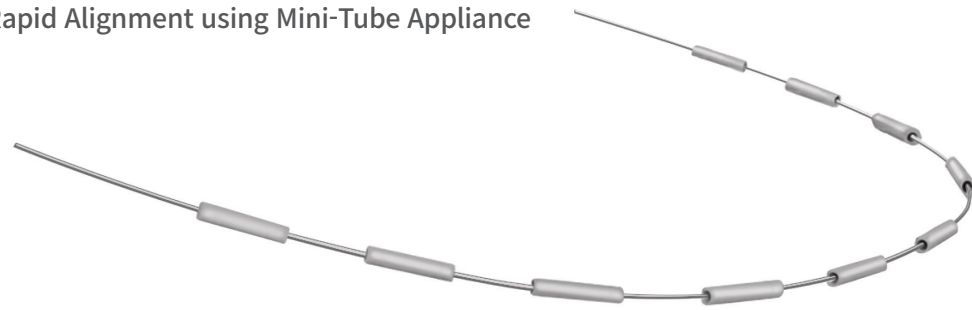

# MTA

Simple, Esthetic and Rapid Alignment using Mini-Tube Appliance

## \* Mini-Tube

MTA

Round Type [650-01]

Semi-Round Type [650-02]

One-side flattened Type [650-53]

Silver MTA

Silver Tube, 3mm [650-06]

Silver Tube, 2mm [650-07]